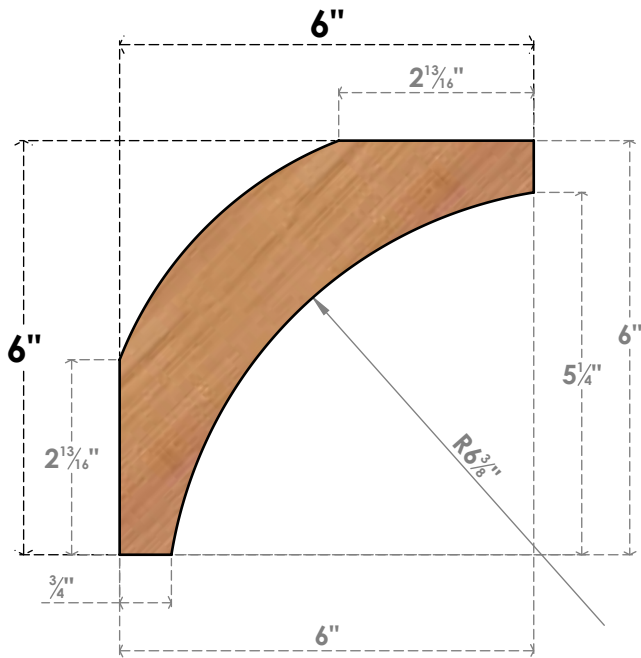

BRC06X06X06THROOSWR

5 1/2"W X 6"D X 6"H THORTON SMOOTH BRACE, WESTERN RED CEDAR

SIDE

FRONT

EKENA MILLWORK
 2300 WEST MAIN ST.
 CLARKSVILLE, TX 75426
 TOLL FREE: 866-607-0453
 WWW.EKENAMILLWORK.COM

NOTES

1. INSTALLATION TO BE COMPLETED IN ACCORDANCE WITH MANUFACTURER'S SPECIFICATIONS.
2. DRAWING MAY NOT BE TO SCALE
3. THIS DRAWING IS INTENDED FOR DESIGN AND PLANNING PURPOSES ONLY.
4. ALL INFORMATION CONTAINED HEREIN WAS CURRENT AT THE TIME OF DEVELOPMENT BUT MUST BE REVIEWED AND APPROVED BY THE PRODUCT MANUFACTURER TO BE CONSIDERED ACCURATE.
5. PRODUCTS ARE NOT KILN DRIED. THIS ITEM IS UNIQUE AND WILL CONTAIN THE NATURAL VARIATIONS THAT THE WOOD SPECIES OFFERS. THIS MAY RESULT IN VARIATIONS UP TO 1/4"