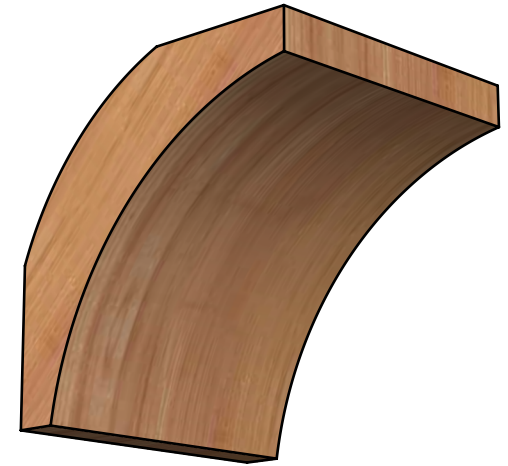

BRC06X06X06THROOSWR

5 1/2"W X 6"D X 6"H THORTON SMOOTH BRACE, WESTERN RED CEDAR

SIDE

FRONT

EKENA MILLWORK
 2300 WEST MAIN ST.
 CLARKSVILLE, TX 75426
 TOLL FREE: 866-607-0453
 WWW.EKENAMILLWORK.COM

NOTES

1. INSTALLATION TO BE COMPLETED IN ACCORDANCE WITH MANUFACTURER'S SPECIFICATIONS.
2. DRAWING MAY NOT BE TO SCALE
3. THIS DRAWING IS INTENDED FOR DESIGN AND PLANNING PURPOSES ONLY.
4. ALL INFORMATION CONTAINED HEREIN WAS CURRENT AT THE TIME OF DEVELOPMENT BUT MUST BE REVIEWED AND APPROVED BY THE PRODUCT MANUFACTURER TO BE CONSIDERED ACCURATE.
5. PRODUCTS ARE NOT KILN DRIED. THIS ITEM IS UNIQUE AND WILL CONTAIN THE NATURAL VARIATIONS THAT THE WOOD SPECIES OFFERS. THIS MAY RESULT IN VARIATIONS UP TO 1/4"